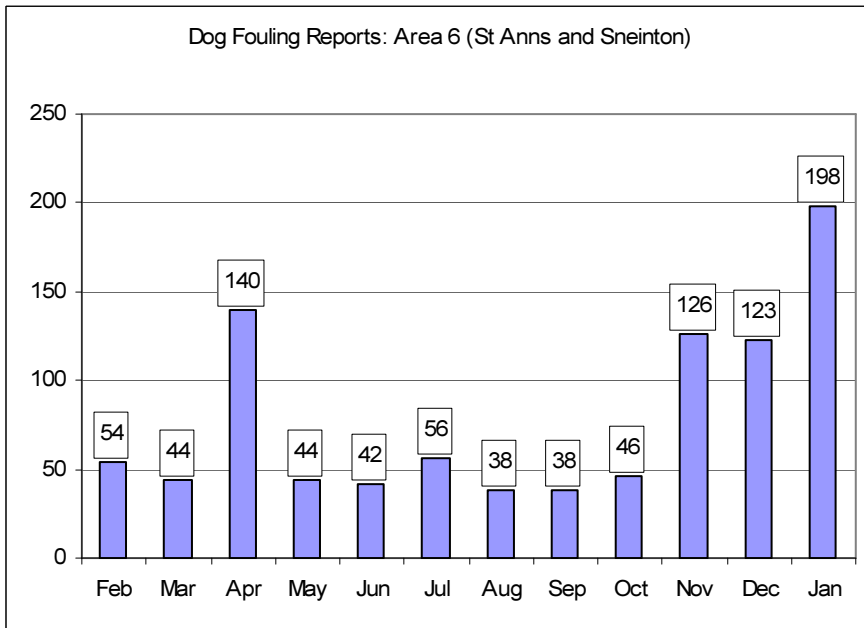

APPENDIX 3

DOG FOULING STATISTICS : FEBRUARY 2013 TO JANUARY 2014

TOP SITES WITH IN EXCESS OF 20 REPORTS